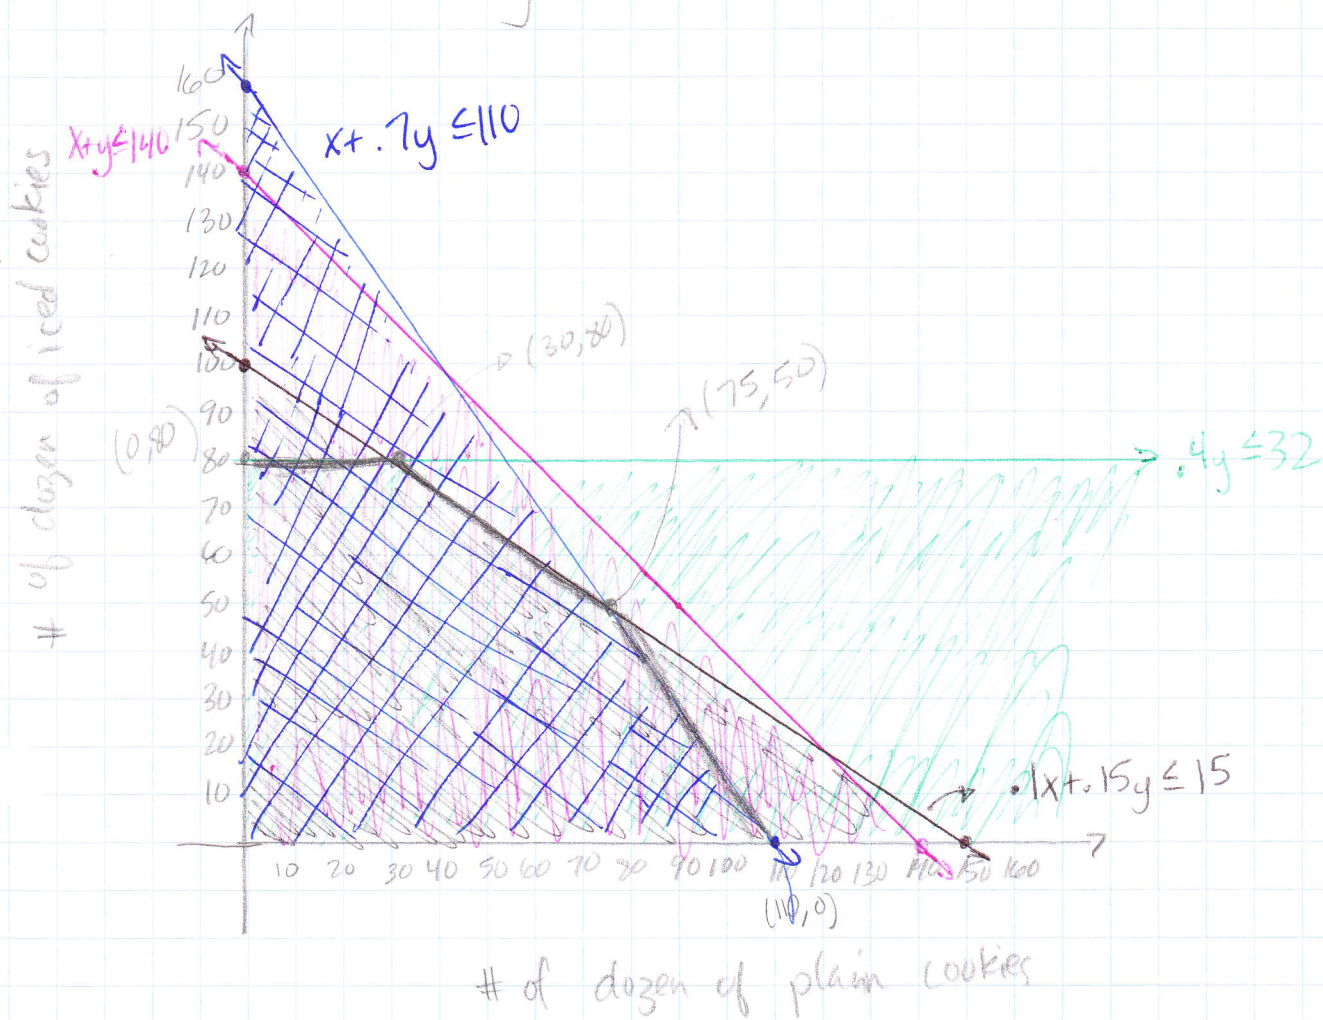

# Picturing Cookies Part 2

- Green: 32 lbs of icing
- Pink: oven space available
- Black: preparation time
- Blue: cookie dough available